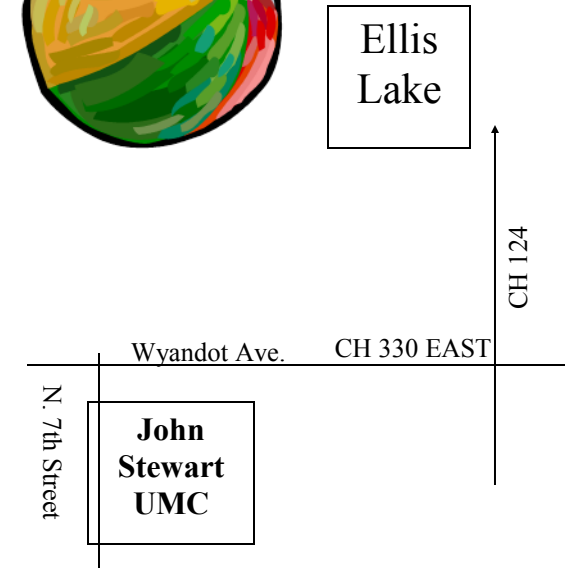

Bring your own beverage
and cooler!!

If you have a favorite out-
door game, be sure to bring
it along!

Ellis Lake is located 4miles north
of CH 330 on CH 124!

Map to Ellis Lake

Directions: Take CH 330East
(Old US 30) east past Wal-Mart,
turn left onto CH124 (before
Lincoln Golf Course). Travel
north approximately 4 miles, go
straight through stop sign at
TH44 and Ellis Lake is on your
left.

Ellis Lake is located 4miles north
of CH 330 on CH 124!